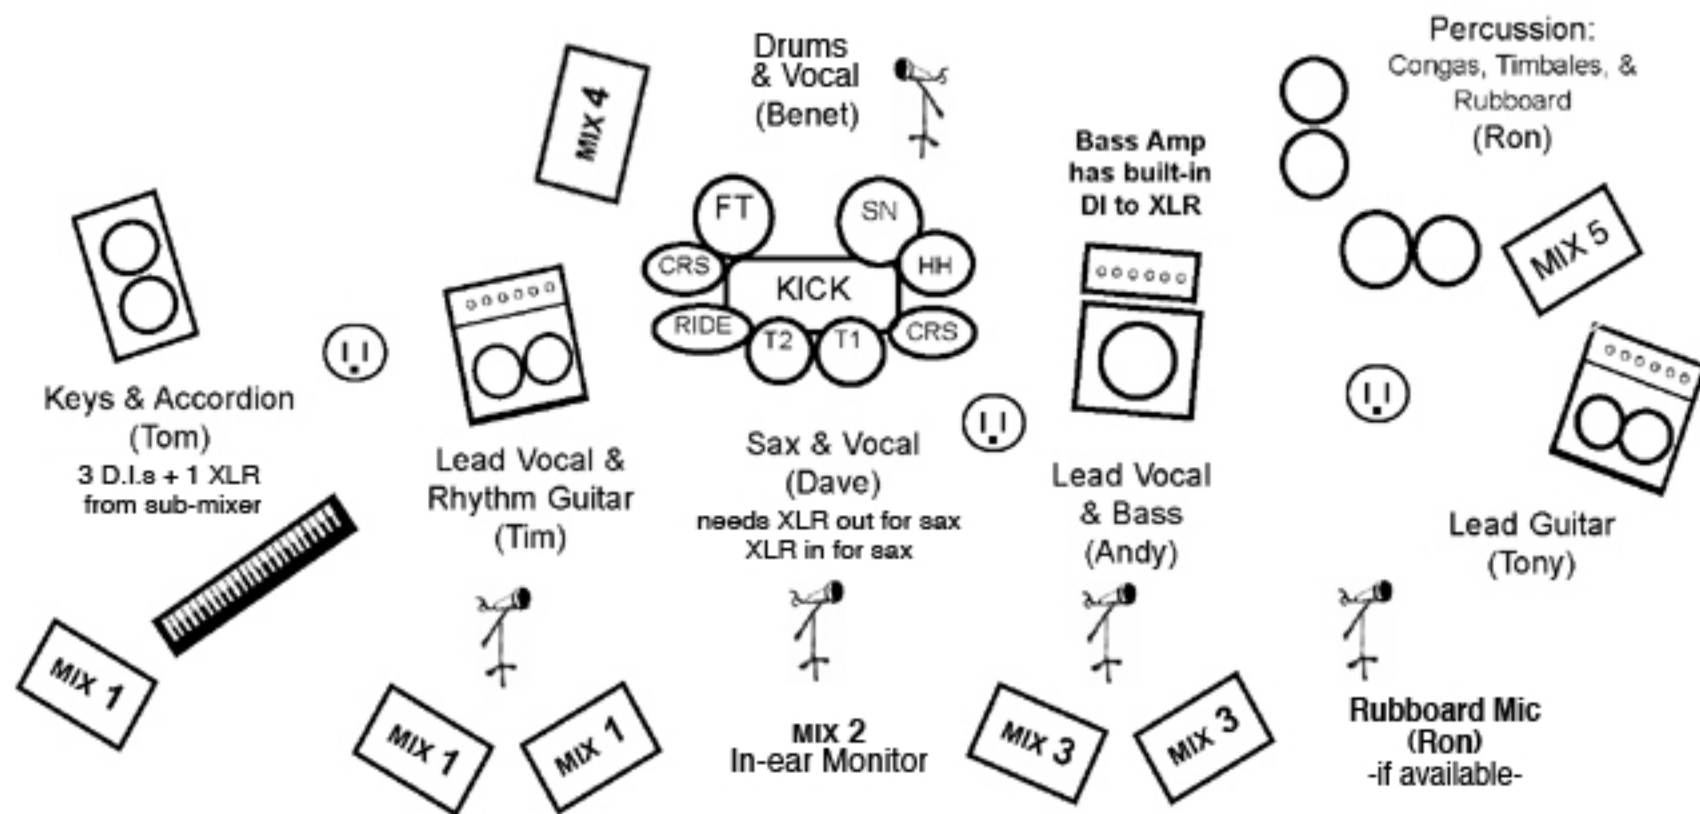

## stage plot

### MONITOR MIXES:

1. All Vocals, Lead Guitar (low), Keys/Accordion (low), Snare (low), Bass (low)
2. All Vocals, Sax
3. Bass Vocal, Keys/Accordion (low), Rhythm Guitar (low), Kick Drum
4. Kick Drum, All Vocals (low), Keys/Accordion (low), Lead Guitar (low)
5. Kick Drum, All Vocals (low), Rhythm Guitar (low), Keys/Accordion (low)